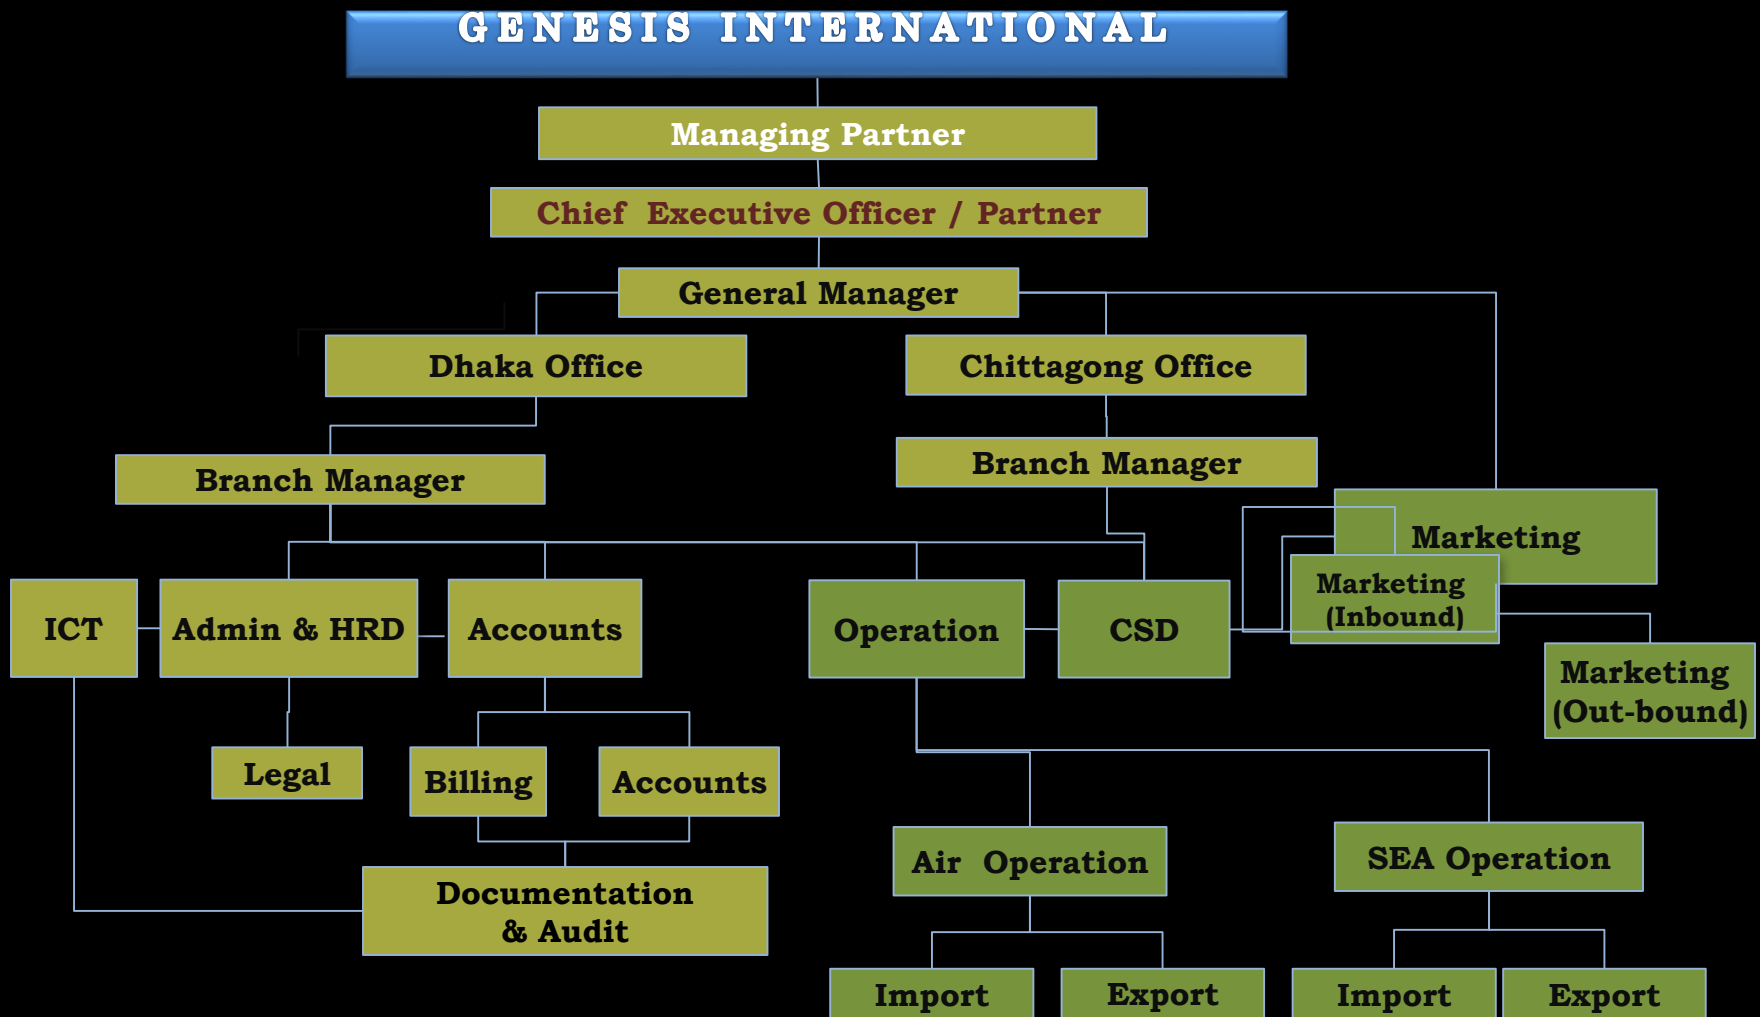

Membership Number: 0387

www.genesisbd.com

Genesis International, a Leading Air & Sea Freight Forwarder in Bangladesh. Our Company established with a group of professional and excellent staffs dedicated to provide Air and Sea Freight forwarding services to our esteemed Clients. All Staffs are energetic, experienced, and committed to providing the best quality logistics service to our customers & partners by our Head Office in Dhaka & Branch office in Chittagong. The company has been progressing gradually in the competitive industry.

GENESIS INTERNATIONAL

Your Reliable Partner in Bangladesh

www.genesisbd.com

- Exceptional
- Personalized
- Flexible
- Integrated Global Logistics Solutions
- Innovative
- Professionalism
- Efficient Technologies

GENESIS INTERNATIONAL

Your Reliable Partner in Bangladesh

www.genesisbd.com

GENESIS - Organizational Chart

GENESIS INTERNATIONAL

Your Reliable Partner in Bangladesh

www.genesisbd.com

Sea Freight Forwarding
Import & Export

GENESIS INTERNATIONAL

Your Reliable Partner in Bangladesh

www.genesisbd.com

Export, Import & Trading
<http://www.evergreentcorp.com>

Evergreen Trading Corporation is a leading trading house in Bangladesh, mainly dealing with Machinery, Lighting, Electrical, Paper, Hospitals & Diagnostics Machinery, Reagent, Disposable, Consumable & Medical Instrument.